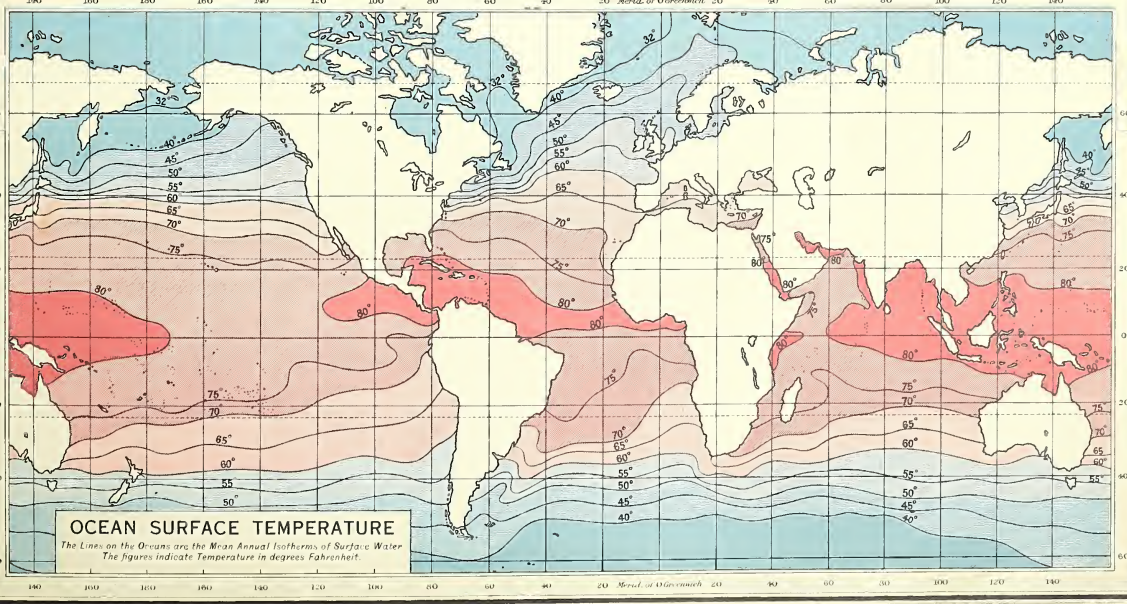

The Drainage Areas are coloured according to the Oceans into which they drain. Inland Drainage Areas shown White

imuthal
projection

Mollweide's Equal-Area Projection

VOLCANOES, ETC.

- Active Volcanoes
- Extinct Volcanoes
- Solfataras
- Mud Volcanoes
- ⊕ Geysers

MAGNETIC VARIATION, 1932

■ West of True North
■ East of True North

Note to Ocean Currents

Warm Currents Cold Currents
 direction of the currents is shown by the arrows.
 thickness of the arrows indicates by the number of strokes
 mean speed of the water drift in an hour.
 thick strokes above indicate the number of nautical miles.
 thin strokes below indicate the number of quarters of a mile.
 → 1 mile → 2 miles → 3 miles
 → 1/4 → 2/4 → 3/4

Note to Monsoon Drifts

In the Indian Ocean, the China Sea and the West Coast of Mexico and Central America, the currents change with the Monsoons. The simple arrows → show the S.W. and S.E. Monsoon Drift during the Northern Summer. The arrows marked thus ← → show the N.W. and N.E. Monsoon Drift during the Northern Winter. Limit of Floating Ice Limit of Pack Ice
 Sea-Weed